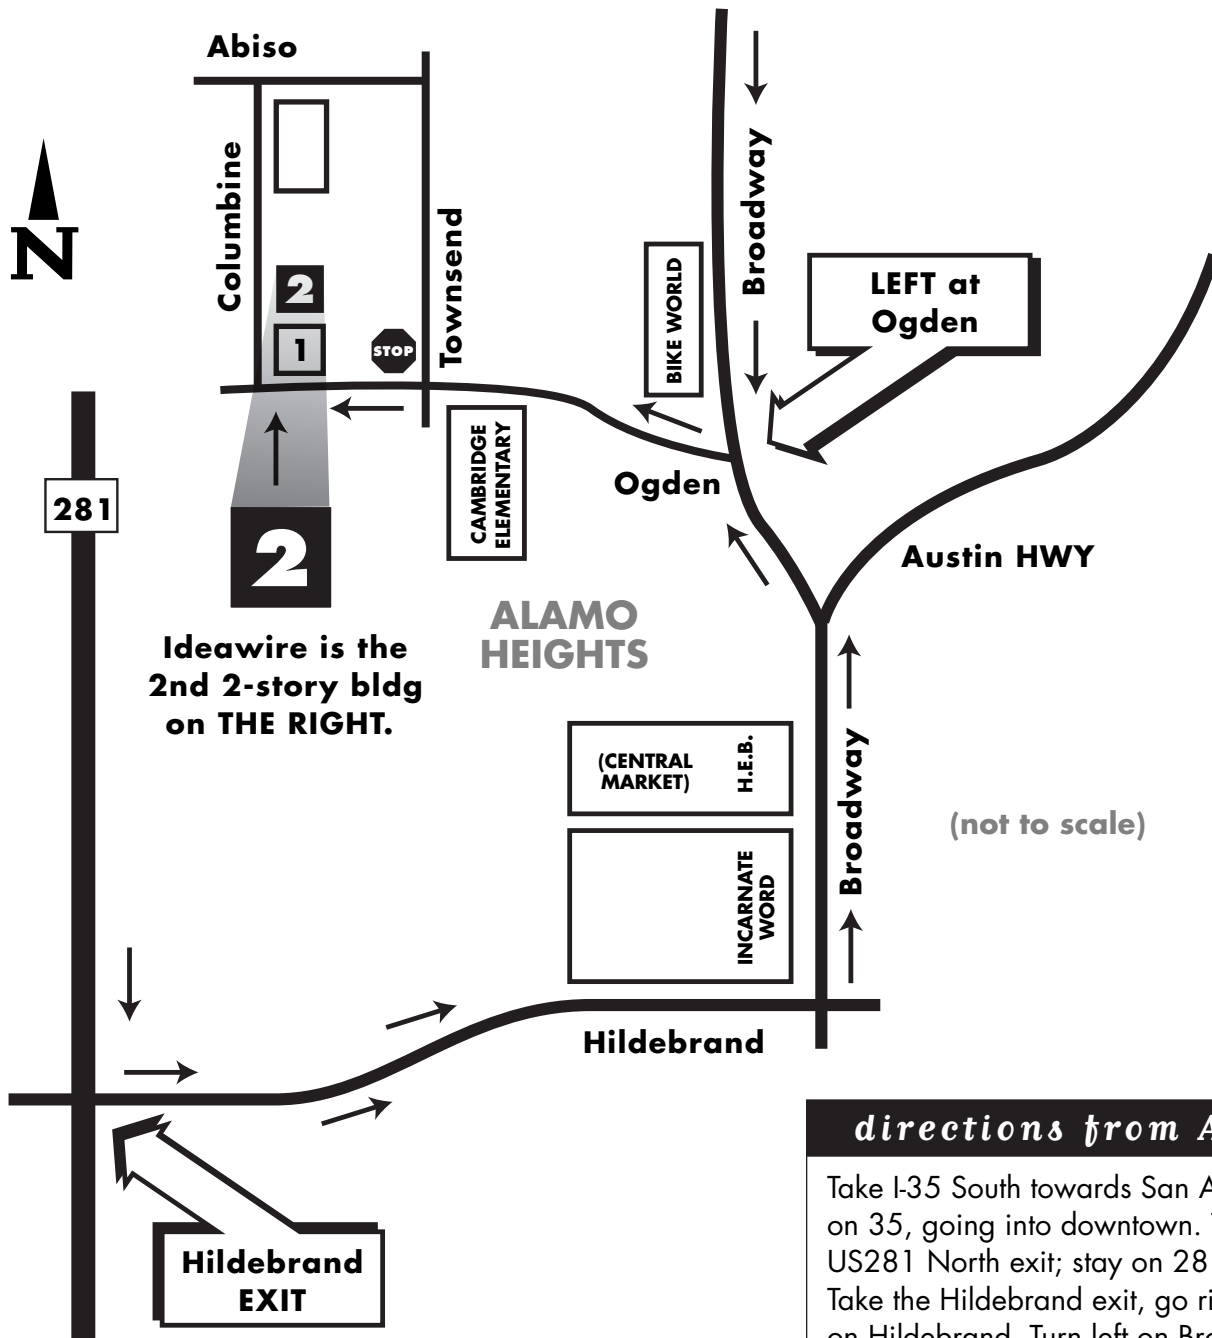

**directions to ideawire, 2 Columbine(126 Abiso mailing address), in Alamo Heights**

Coming north, take 281 south towards downtown San Antonio to the Hildebrand exit. Turn left on Hildebrand, over 281, past Incarnate Word University to Broadway. Turn left on Broadway, going north. Travel on Broadway, past Austin Highway, then turn left on Ogden (you will see a playground to the left). Stop at Townsend, continue on Ogden and take the next right, on Columbine. The second building on the right, a light grey two story building with white trim, is our office. Pull up, enter the door on the right. Coming south: Get on 281 North – exit Hildebrand. Follow remaining instructions.

**directions from Austin**

Take I-35 South towards San Antonio. Stay on 35, going into downtown. Take the US281 North exit; stay on 281 North. Take the Hildebrand exit, go right and stay on Hildebrand. Turn left on Broadway, follow remaining directions on map.